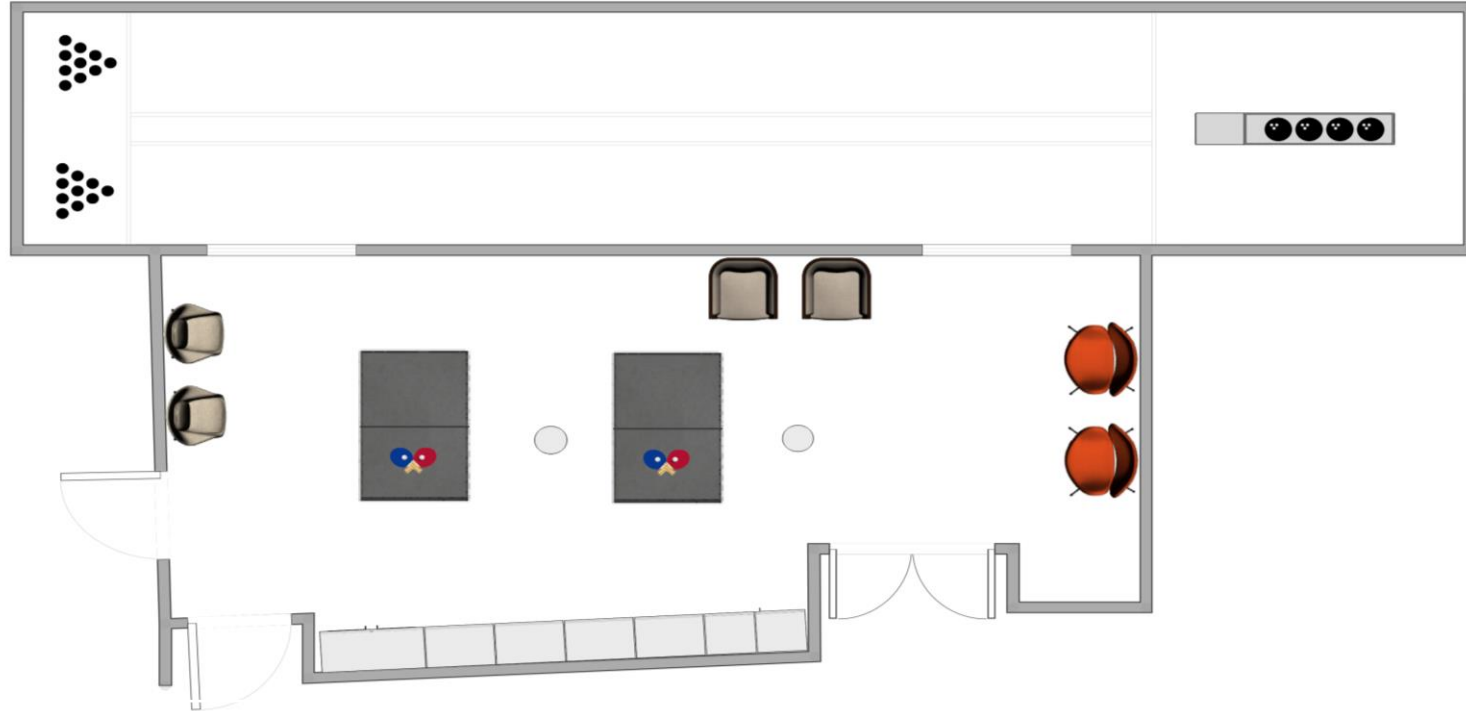

DOWN THE ALLEY AND PLAYROOM

CAPACITY

Size sq. ft.	732
Ceiling Height sq. ft.	3
Dimensions (L x W) ft.	14 x 5
Maximum Capacity Theatre	20
U-Shaped	12

Features Play Room, Relaxing Lounge

Two lane bowling with private facilities for exclusive parties and team building, or available by the hour for any individual battles against your friends. Food and beverage services available, either pre-booked packages or on the day a la carte.