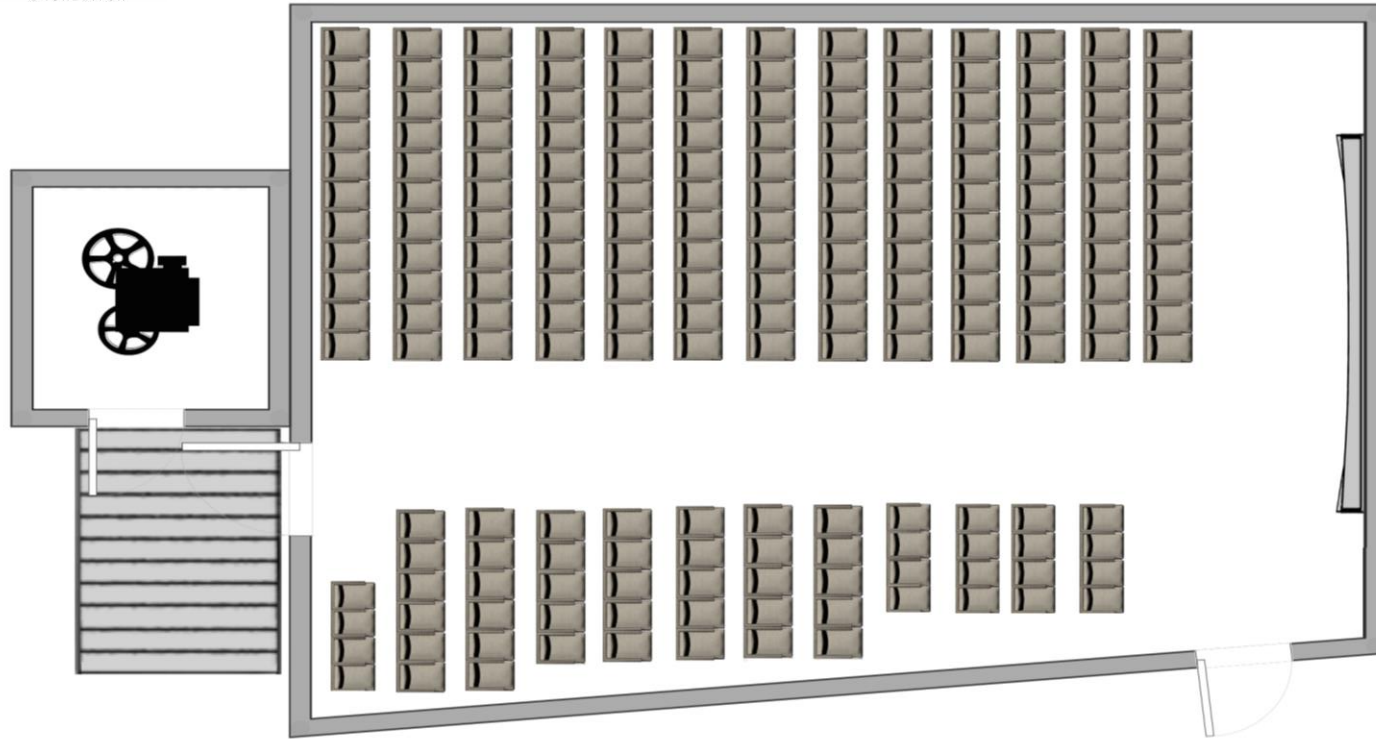

# CINEMA SCREENING ROOM

## CAPACITY

Size sq. ft.	1,389
Ceiling Height sq. ft.	5
Dimensions (L x W) ft.	14 x 9
Maximum Capacity Theatre	196
Features Cinema Foyer Reception	50

Private cinema for an audience of 196 with individual armrests and fold out tables. Cinema foyer available for pre-screening food and beverage services.